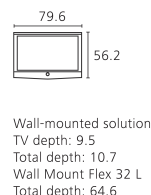

Technical specifications, delivery conditions, and other information are subject to change without notice.

1. [1] Not with MPEG 4.
   [2] Works only with channels broadcasting service information/NexTVView data.
   [3] DVB-S only with integrated DVB-S 2 (Tuner).
   [4] Function depends on signal format emitted by station.
   [5] Freeview variants available for UK.
   [6] Not available with Freeview interactivity in UK.
   [7] Only in conjunction with a corresponding adapter, to be ordered separately.

Article number	EAN	Colour options
68401T80	4011880103701	Chrome Silver
68401U80	4011880119832	High Gloss White
68401W80	4011880106788	High Gloss Black