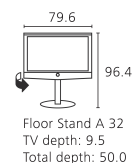

Technical specifications, delivery conditions, and other information are subject to change without notice.

1. [1] Not with MPEG 4.
   [2] Works only with channels broadcasting service information/NexTVView data.
   [3] DVB-S only with integrated DVB-S 2 (Tuner).
   [4] Function depends on signal format emitted by station.
   [5] Freeview variants available for UK.
   [6] Not available with Freeview interactivity in UK.
   [7] Only in conjunction with a corresponding adapter, to be ordered separately.

Article number	EAN	Colour options
68401T80	4011880103701	Chrome Silver
68401U80	4011880119832	High Gloss White
68401W80	4011880106788	High Gloss Black