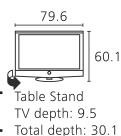

Technical specifications, delivery conditions, and other information are subject to change without notice.

1. [1] Not with MPEG 4.
   [2] Works only with channels broadcasting service information/NexTVView data.
   [3] DVB-S only with integrated DVB-S 2 (Tuner).
   [4] Function depends on signal format emitted by station.
   [5] Freeview variants available for UK.
   [6] Not available with Freeview interactivity in UK.
   [7] Only in conjunction with a corresponding adapter, to be ordered separately.

Article number	EAN	Colour options
68401T80	4011880103701	Chrome Silver
68401U80	4011880119832	High Gloss White
68401W80	4011880106788	High Gloss Black