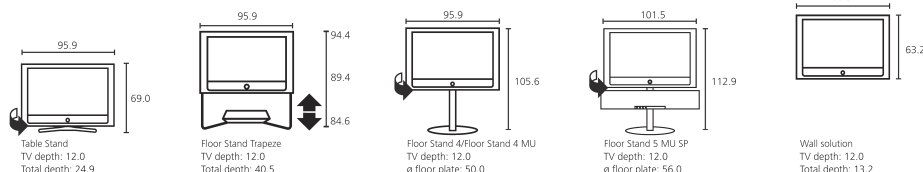

Technical specifications, delivery conditions, and other information are subject to change without notice.

1. Not with MPEG4.
2. DVB-S only with integrated DVB-S 2 (Tuner).
3. Works only with channels broadcasting service information/NexTVView data.
4. Function depends on signal format emitted by station.
5. Freeview variants available for UK.
6. Dolby is a registered trademark of the Dolby Laboratories Licensing Corporation.
7. Only in conjunction with a corresponding adapter, to be ordered separately.

Article number	EAN	Colour options
68435T76	4011880121774	Chrome Silver
68435U76	4011880121781	High Gloss White
68435W76	4011880121767	High Gloss Black