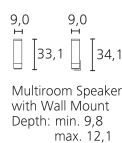

Technical information

General:

- Frequency range: 120 Hz - 22 kHz (-6 dB)
- Impedance: 8 ohms
- Nominal music power handling (sine/max.): 50 W / 85 W
- Principle: 2-way closed (d'Appolito configuration)

Features:

- Connectors: Gold-plated terminal screws
- Speaker complement: 2 bass-midrange speakers, 1 tweeter

Accessories:

- Insets: Ebony, Rosewood, Light Oak, Metallised Chrome, Aluminium Silver, High Gloss Black, Ruby, Orange, Apple Green
- Speaker cables: set of 2: 6m
- Standard insets: Aluminium Silver (with High Gloss White housing: Metallised Chrome)
- Universal Speaker Wall Mount

Miscellaneous:

- Weight (net) in kg: 3,0

Technical specifications, delivery conditions, and other information are subject to change without notice.

Article number	EAN	Colour options
68205T00	4011880104616	■ Aluminium Silver
68205U00	4011880111935	□ High Gloss White
68205W00	4011880109512	■ Aluminium Black