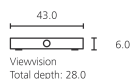

[2] In energy-saving mode.

[3] Depends on DVD software.

Article number	EAN	Colour options
67503D00	4011880096393	■ Anthracite
67503T00	4011880101578	■ Chrome Silver

LOEWE.